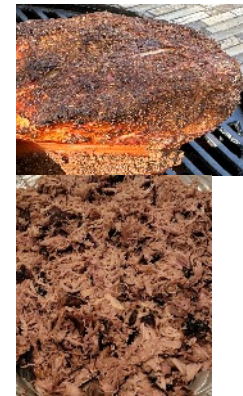

Pulled Pork

Enjoy a sandwich or take home a heap of this tasty, homemade goodness.

Sandwich - $5.00
Big O' Heap $10.00